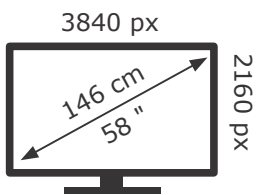

ENERG

HISENSE

58A7GQ

106 kWh/1000h

ABCDEF**G**

HDR

170 kWh/1000h

2019/2013