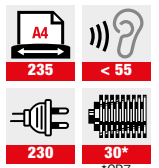

CPNI
Centre for the Protection
of National Infrastructure

45 CP5 | 45 CP7

45 SP2, CP4, CP5

EcoLogic

I-control

DLS

Silentec

PROFESSIONAL DATA SHREDDERS

– a Synthesis of Technology, Performance and Design. All intimus® shredders are built from durable, precision engineered, high-performance components, designed for a long life of high volume usage. The product range covers all requirements from day-to-day office use up to High Security Shredding machines in use for destruction of classified material in line with all current legal requirements such as DIN 66399 or NSA 02/01. intimus® shredders carry various features which make them unique in user-friendliness and operating efficiency.