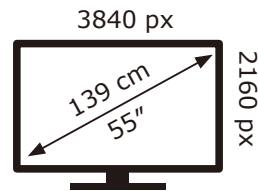

PHILIPS

55OLED707/12

84 kWh/1000h

2019/2013

PHILIPS

55OLED707/12

84 kWh/1000h

2019/2013