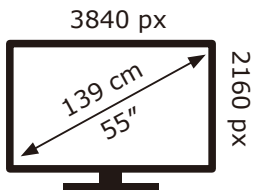

PHILIPS

55OLED707/12

84 kWh/1000h

2019/2013

PHILIPS

55OLED707/12

84 kWh/1000h

2019/2013