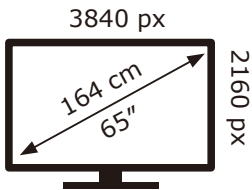

ENERG

PHILIPS

65PUS7607/12

92 kWh/1000h

ABCDEF**G**
HDR
163 kWh/1000h

2019/2013

ENERG

PHILIPS