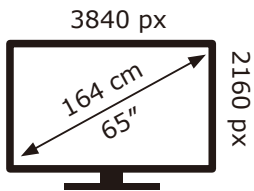

PHILIPS

65PUS8507/12

109 kWh/1000h

2019/2013

PHILIPS

65PUS8507/12

109 kWh/1000h

2019/2013