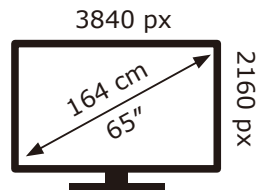

PHILIPS

65PUS8507/12

109 kWh/1000h

2019/2013

PHILIPS

65PUS8507/12

109 kWh/1000h

2019/2013