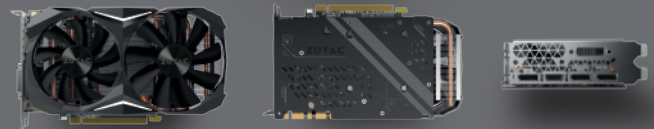

ZOTAC GeForce® GTX 1070 Ti MINI

SKU: ZT-P10710G-10P

The ZOTAC GeForce® GTX 1070 Ti is the new flagship gaming graphics card, based on the award-winning NVIDIA Pascal™ architecture. It is packed with an incredible amount of cores and buffed with 8GB of fast GDDR5 memory, and the sheer force combines to deliver unprecedented gaming performance. All that performance is now contained in a compact size, enabling top performance even in smaller builds.

TECHNICAL SPECIFICATIONS

EAN: 4895173614507

UPC: 816264018411

FEATURES

- Metal Backplate
- VR Ready
- Simultaneous Multi-Projection
- NVIDIA™ Ansel®
- NVIDIA G-Sync™
- NVIDIA® GameStream™
- Vulkan API
- Single Color LED
- Super Compact

POWER REQUIREMENTS

- 500-watt power supply recommended
- 180-watt max power consumption
- 8-pin PCI Express power connector

INSIDE THE BOX

- ZOTAC GeForce® GTX 1070 Ti Mini
- Dual 6-pin to 8-pin power cable
- User Manual
- Driver Disk