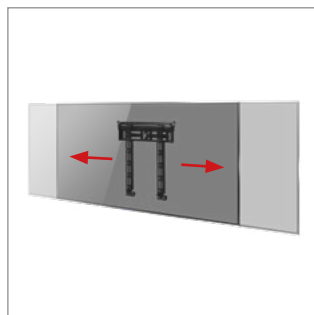

B-TECH AV MOUNTS™

MONTS
SCREENS
14MM FROM
THE WALL

BT8200

ULTRA-SLIM UNIVERSAL FLAT SCREEN WALL MOUNT

Designed for medium sized screens up to 40kg, the ultra-slim BT8200 mounts screens just 14mm from the wall and features post installation screen alignment, B-Tech's "On Wall Levelling System" and simple 'hook-on' installation to make screen mounting as quick and simple as possible. The BT8200 also features B-Tech's patented 'Torsion-Lock' security to help prevent un-authorized removal of the screen. All mounting hardware included.

SPECIFICATION

Recommended Screen Size	up to 47"
Max Load	40kg
Universal Fixings	up to 240mm x 200mm
VESA® compatibility	up to 200 x 200
Distance from wall	14mm
Colour	Black

FEATURES

- Ultra-slim design mounts screens only 14mm from the wall
- Patented 'Torsion-Lock' security helps prevent un-authorized removal of the screen
- Features OWLS™ (On Wall Levelling System) to allow the wall plate to be levelled once mounted, eradicating the need to re-drill the wall
- Suitable for concrete or brick walls
- Post installation screen alignment for perfect screen positioning
- Low profile coach screws to allow the arms to slide, unobstructed along the rail
- Security locking screws, Allen key and locking bars provided for a secure installation
- Supplied pre-assembled to reduce install times
- Simple 'hook-on' installation
- All mounting hardware included

Ultra-slim design mounts screens only 14mm from the wall

Post installation screen alignment for perfect positioning every time

'Torsion-Lock' security helps prevent un-authorized removal of the screen

All mounting hardware included