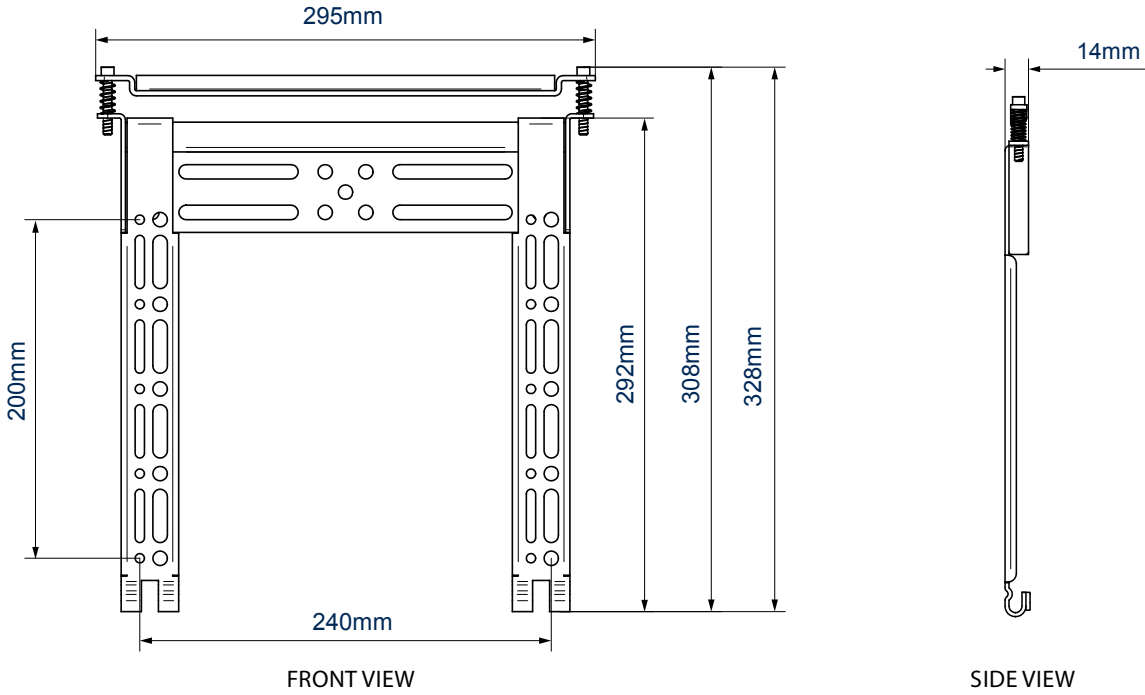

PACKING INFORMATION

COLOUR:	ORDER REF:	EAN CODE:	MASTER CARTON QTY:	INNER CARTON QTY:	MASTER CARTON WEIGHT:	MASTER CARTON CUBE:
Black	BT8200/B	5019318082009	8	2	14.90kg	0.041cbm