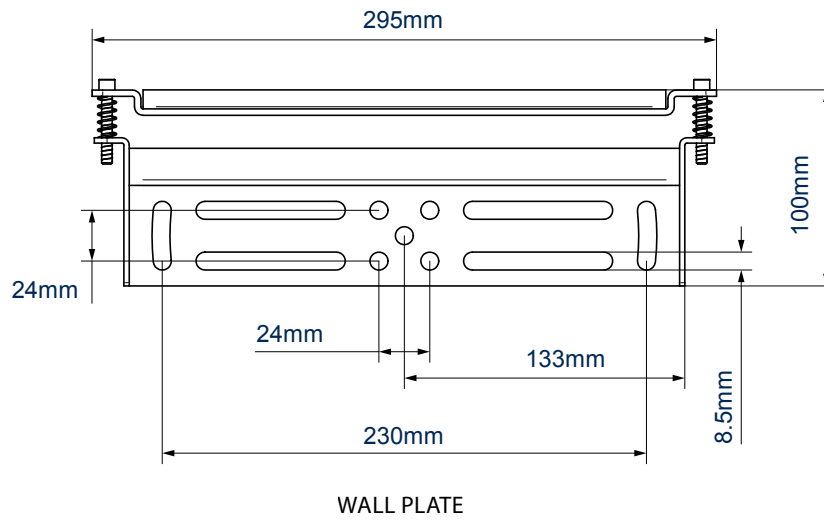

PACKING INFORMATION

COLOUR:	ORDER REF:	EAN CODE:	MASTER CARTON QTY:	INNER CARTON QTY:	MASTER CARTON WEIGHT:	MASTER CARTON CUBE:
Black	BT8200/B	5019318082009	8	2	14.90kg	0.041cbm