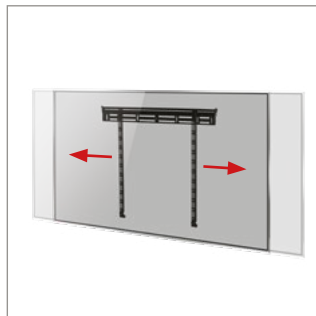

Post installation screen alignment for perfect positioning every time