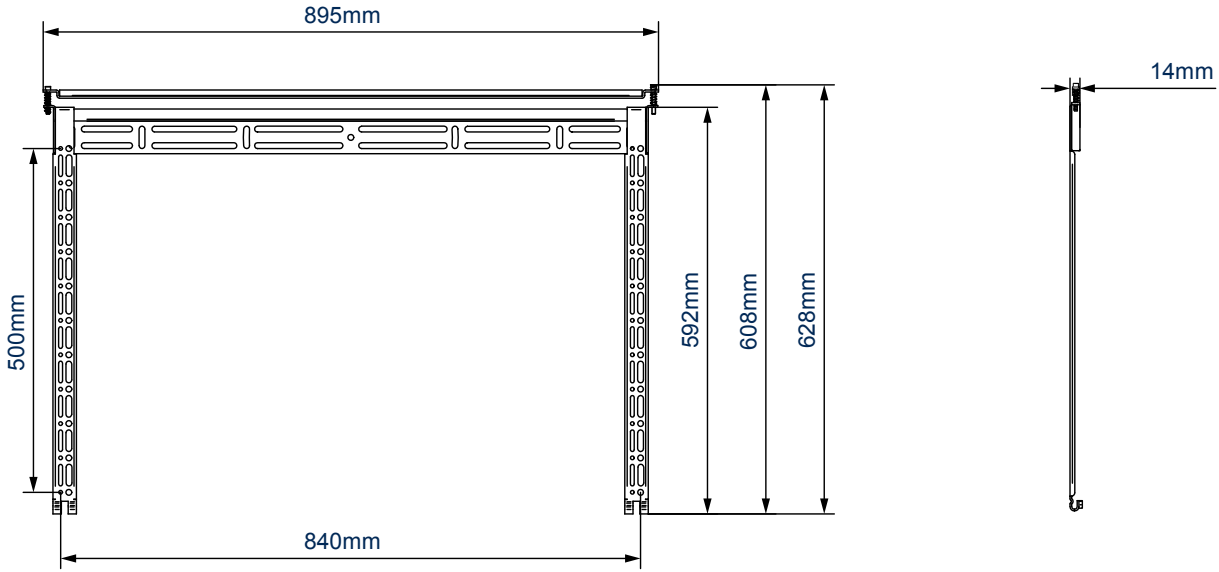

FRONT VIEW

SIDE VIEW