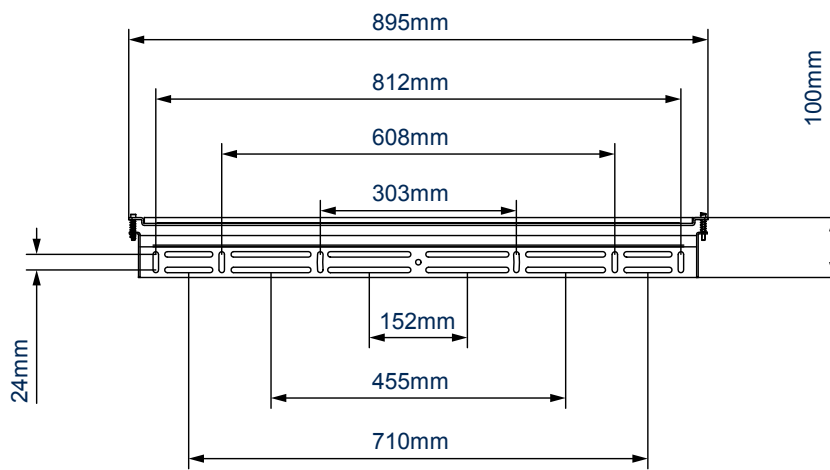

SPECIFICATION

Recommended screen size ¹	up to 80"
Max load	70kg
Universal fixings	up to 840mm x 500mm
VESA® compatibility	up to 800 x 500
Distance from wall	14mm
Colour	Black

FEATURES

- Ultra-slim design mounts screens only 14mm from the wall
- Includes unique 'Torsion Lock™', security locking screws and Allen key to prevent unauthorised removal of the screen
- Features OWLS™ (On Wall Levelling System) to allow the wall plate to be levelled once mounted, eradicating the need to re-drill the wall
- Suitable for concrete or brick walls
- Post installation screen alignment for perfect screen positioning
- Security locking screws, Allen key and locking bars provided for a secure installation
- Supplied pre-assembled to reduce install times
- Simple 'hook-on' installation
- All mounting hardware included

WALL PLATE

PACKING INFORMATION

COLOUR:	ORDER REF:	EAN CODE:	MASTER CARTON QTY:	INNER CARTON QTY:	MASTER CARTON WEIGHT:	MASTER CARTON CUBE:
Black	BT8220/B	5019318082023	4	2	13.6kg	0.048cbm

ACCESSORIES AND RELATED PRODUCTS