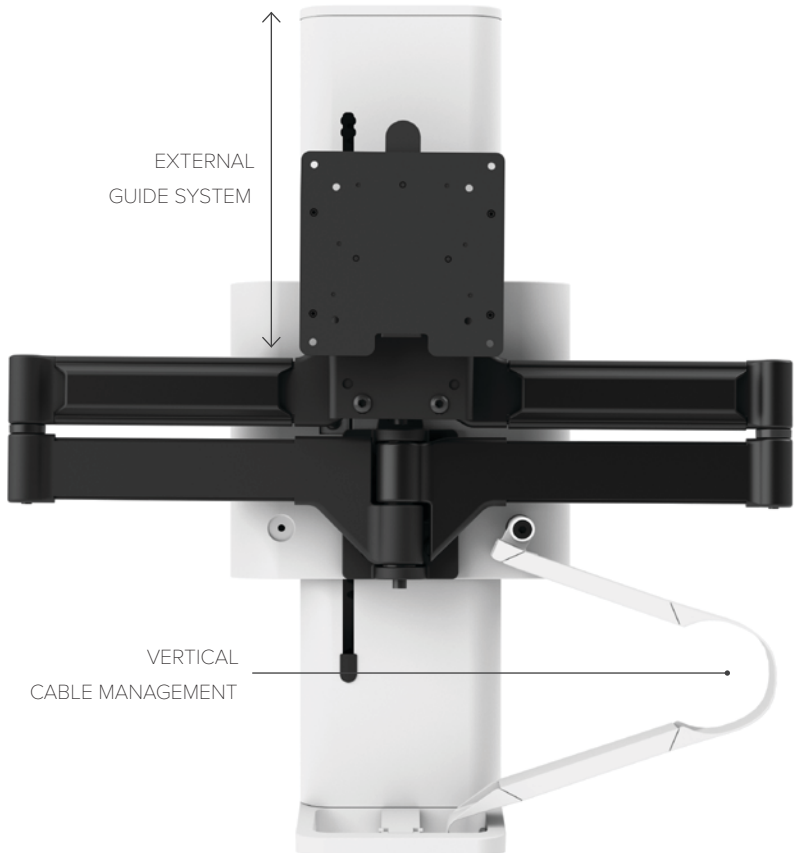

Embrace the Technology of Movement™ to improve workplace comfort, collaboration and productivity.