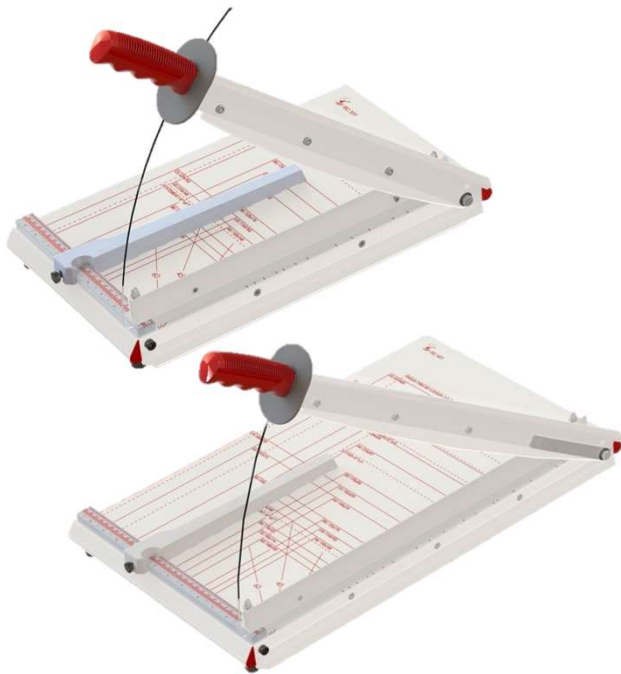

## intimus 331 / 363 / 440 C / 451 / 560 S

Table-top lever trimmer for office use

High-quality paper trimmer with metal base and anti-scratch powder coating. Easy and safe trimming of small paper quantities, posters, card board etc. Wide product choice starting with 330 mm cutting length up to 560 mm. Ideal for offices, schools, graphic studios or workshops.

### Safe and easy

Resharpenable blade of high quality steel combined with safety guard of unbreakable synthetic glass and ergonomically shaped lever handle ensure safe and easy cutting.

### Precise and efficient

Standard paper formats and various angle indications are placed on the table. Transparent clamp bar with automatic clamping system, two measuring scales (cm and inch) and adjustable backgauge for accurate trims.

	intimus 331	intimus 363	intimus 440 C	intimus 451	intimus 560 S
Article No.	INT-CU-0000331	INT-CU-0000363	INT-CU-0000440C	INT-CU-0000451	INT-CU-0000560S
Cutting length	A4 up to 330 mm	A4 up to 360 mm	A3 up to 440 mm	A3 up to 450 mm	A3 up to 560 mm
Cutting capacity (80/70 g/m <sup>2</sup> )	20 sheets 24 sheets	30 sheets 35 sheets	35 sheets 40 sheets	20 sheets 24 sheets	40 sheets 45 sheets
Cutting width	3 mm	3 mm	4 mm	3 mm	5 mm
Table size	330 x 245 mm	360 x 270 mm	440 x 354 mm	450 x 332 mm	560 x 455 mm
Weight	3.2 kg	5.3 kg	10.6 kg	4.8 kg	15 kg
Dimensions	554 x 286 x 440 mm	612 x 310 x 410 mm	685 x 395 x 500 mm	674 x 372 x 510 mm	835 x 495 x 525 mm