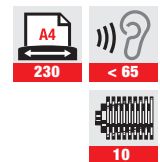

- intimus 1000 and 2000: Easy and comfortable operation with slide switch – On / Off control via light barrier
- intimus 3000: Easy and comfortable operation with push button for Forward and Reverse – further Auto-Reverse function in case of paper jam. Push button for power safety and electronic “bin full” indicator

All models:

- LED control display
- Removable catchbasket
- Mounted on rollers for flexible use

Model	Shred size		Security level DIN 66 399	Shredding capacity* sheets		Cutting speed	Throughput** sheets/min		Also shreds:						
	mm	l		70 g/m ²	80 g/m ²		70 g/m ²	80 g/m ²	U	⊗	☐	Ⓜ			
1000 S	4	21	1-2	2	- - 2*	- -	12	11	0.04	121	111	✓	-	✓	-
1000 C	3.8 x 48	21	1-2	3	1 2 3*	- -	9	8	0.05	73	65	✓	-	✓	-
2000 S	4	31	1-2	2	- 1 2*	- -	16	15	0.04	162	152	✓	✓	✓	-
2000 C	3.8 x 48	31	1-2	3	1 2 3*	- -	12	11	0.05	97	89	✓	✓	✓	-
3000 S	4	39	2-4	2	- 1 2*	- -	22	21	0.03	133	127	✓	✓	✓	-
3000 C	3.8 x 48	39	2-4	3	1 2 3*	- -	16	15	0.03	97	91	✓	✓	✓	-