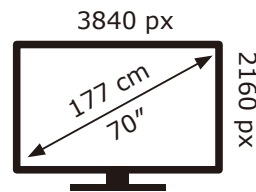

114 kWh/1000h

ABCDEF**G**
HDR
149 kWh/1000h