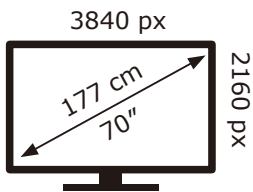

PHILIPS

70PUS8007/12

114 kWh/1000h

ABCDEF**G**
HDR
149 kWh/1000h

2019/2013

PHILIPS

70PUS8007/12

114 kWh/1000h