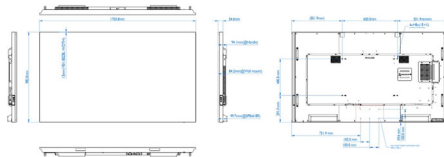

Operating conditions

- Temperature range (operation): 0 ~ 40 °C
- Temperature range (storage): -20 ~ 60 °C
- Relative humidity: 20 ~ 80 %
- Altitude: 0 ~ 3000 m
- MTBF: 50,000 hour(s)

Sound

- Built-in speakers: 2 x 20 W RMS

Accessories

- Included accessories: Quick start guide, AC Power Cord, IR sensor cable (1.8 M), Remote Control and AAA Batteries
- Included Accessories: M2 screw (x 3), M3 screw (x 1), Philips logo (x 1), RS232 Daisy chain cable (x 1), SD card cover (x 1), WiFi dipole antenna (x 2), Passive stylus X2, Wireless casting dongle X 2
- Optional accessories: Logitech Meetup Bundle, Stand: BM05922

Multimedia Applications

- USB Playback Audio: AAC, M4A, MP3, WMA
- USB Playback Picture: BMP, JPEG, JPG, PDF
- USB Playback Video: ASF, AVI, FLV, MKV, MP4, MPEG, MPG, TS, VOB, WEBM, WMV

Miscellaneous

- On-Screen Display Languages: English, French, German, Spanish, Polish, Turkish, Russian, Italian, Simplified Chinese, Traditional Chinese, Arabic, Japanese, Danish, Dutch, Finnish, Norwegian, Portuguese, Swedish
- Regulatory approvals: EnergyStar 7.0, CE, FCC, Class B, UL/cUL, CCC, C-Tick, RoHS, GOST, BSMI, CB, J-Moss, PSE, VCCI
- Warranty: 3 year warranty

Internal Player

- CPU: i7
- Memory: 8 GB
- Storage: 265 GB SSD
- Wi-Fi: Dual band B,G,N,AC

Multi-touch Interactivity

- Touch points: 10 simultaneous touch points

Issue date 2021-03-28

Version: 1.0.1

12 NC: 8670 001 70216
EAN: 87 12581 77087 7

© 2021 Koninklijke Philips N.V.
All Rights reserved.

Specifications are subject to change without notice.
Trademarks are the property of Koninklijke Philips N.V.
or their respective owners.

www.philips.com