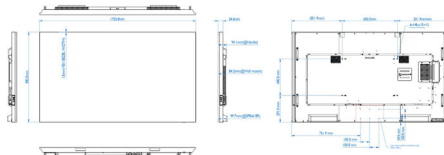

Operating conditions

- Temperature range (operation): 0 ~ 40 °C
- Temperature range (storage): -20 ~ 60 °C
- Relative humidity: 20~80% (operating), 5~95% (storage) %
- Altitude: 0 ~ 3000 m
- MTBF: 50,000 hour(s)

Sound

- Built-in speakers: 2 x 20 W RMS

Accessories

- Included accessories: Quick start guide, Remote Control and AAA Batteries, RS232 cable
- Included Accessories: Philips logo (x 1), RS232 Daisy chain cable (x 1), Cleaning cloth (x 1), DVI-I Cable (1.8 m) (x 1), HDMI Cable (3 m) (x 1), HDMI transmitter (x 1), IR sensor cable (1.8 m) (x 1), M2 Screw (x 2), M3 screw (x 2), Power cable (x 3), Touch Pen (x 2), USB A to B cable (3 m) (x 1), USB Cover (x 1)

Multimedia Applications

- USB Playback Audio: AAC, M4A, MP3, WMA
- USB Playback Picture: BMP, JPEG, JPG, PNG
- USB Playback Video: ASF, AVI, FLV, MKV, MP4, MPEG, MPG, TS, VOB, WEBM, WMV, DAT

Miscellaneous

- On-Screen Display Languages: English, French, German, Spanish, Polish, Turkish, Russian, Italian, Simplified Chinese, Traditional Chinese, Arabic, Japanese, Danish, Dutch, Finnish, Norwegian, Portuguese, Swedish
- Regulatory approvals: CE, UL/cUL, RoHS, BSMI, CB, VCCI, CU, EMF, EPA, FCC, Class A, GOST
- Warranty: 3 year warranty

Internal Player

- CPU: Intel Core i7
- Storage: 256 GB eMMC
- GPU: Nvidia GT730
- RAM: 8 GB DDR4

Multi-touch Interactivity

- Touch points: 10 simultaneous touch points

Issue date 2021-01-28

Version: 2.0.1

12 NC: 8670 001 67649
EAN: 87 12581 76742 6

© 2021 Koninklijke Philips N.V.
All Rights reserved.

Specifications are subject to change without notice.
Trademarks are the property of Koninklijke Philips N.V.
or their respective owners.

www.philips.com