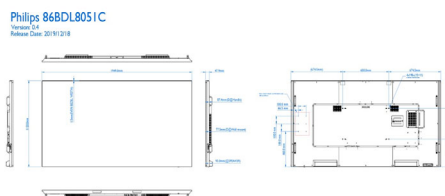

Operating conditions

- Temperature range (operation): 0 ~ 40 °C
- Temperature range (storage): -20 ~ 60 °C
- Relative humidity: 20~80% (operating), 5~95% (storage) %
- Altitude: 0 ~ 3000 m
- MTBF: 30,000 hour(s)

Sound

- Built-in speakers: 2 x 20 W RMS

Accessories

- Included Accessories: Philips logo (x 1), RS232 Daisy chain cable (x 1), Cleaning cloth (x 1), DVI-I Cable (1.8 m) (x 1), HDMI Cable (3 m) (x 1), HDMI transmitter (x 2), IR sensor cable (1.8 m) (x 1), M2 Screw (x 2), M3 screw (x 2), Power cable (x 3), Touch Pen (x 2), USB A to B cable (3 m) (x 1), USB Cover (x 1), AAA batteries (x 1), Quick start guide (x 1), Remote control (x 1), RS232 cable (3 m) (x 1)

Multimedia Applications

- USB Playback Audio: AAC, M4A, MP3, WMA
- USB Playback Picture: BMP, JPEG, JPG, PNG
- USB Playback Video: ASF, AVI, FLV, MKV, MP4, MPEG, MPG, TS, VOB, WEBM, WMV, DAT

Miscellaneous

- On-Screen Display Languages: English, French, German, Spanish, Polish, Turkish, Russian, Italian, Simplified Chinese, Traditional Chinese, Arabic, Japanese, Danish, Dutch, Finnish, Norwegian, Portuguese, Swedish
- Regulatory approvals: CE, RoHS, CB, CU, EMF, FCC, Class A, ETL, PSB
- Warranty: 3 year warranty

Internal Player

- CPU: Intel Core i7
- Storage: 256 GB eMMC
- GPU: Nvidia GT730
- RAM: 8 GB DDR4

Multi-touch Interactivity

- Touch points: 10 simultaneous touch points

Issue date 2021-01-31

Version: 2.1.1

12 NC: 8670 001 67654
EAN: 87 12581 76745 7

© 2021 Koninklijke Philips N.V.
All Rights reserved.

Specifications are subject to change without notice.
Trademarks are the property of Koninklijke Philips N.V.
or their respective owners.

www.philips.com