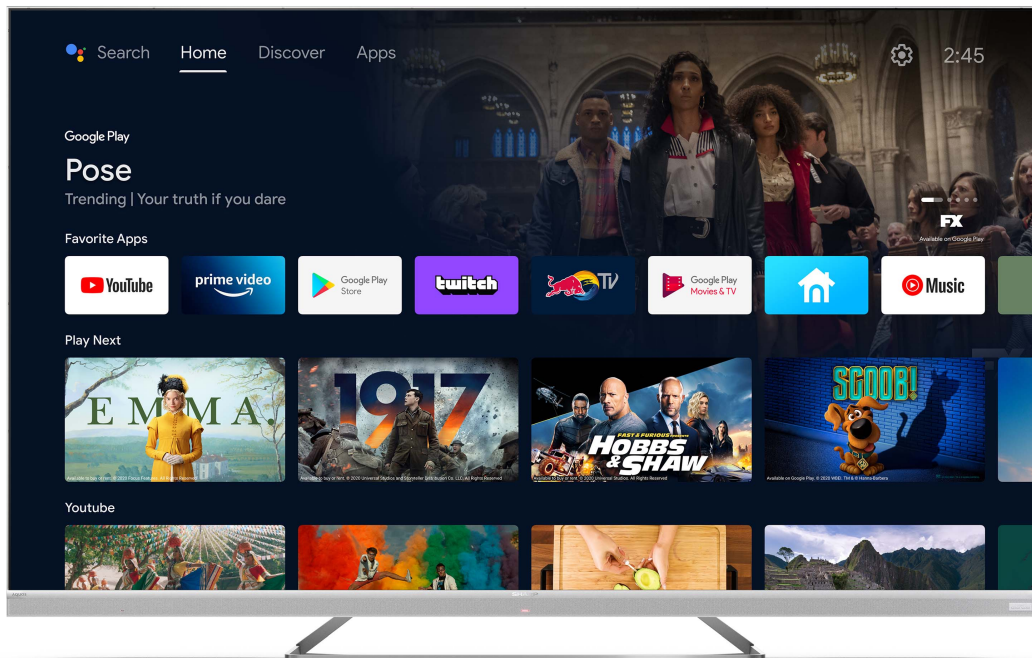

65EQ4EA
Ref: 4T-C65EQ4EM2AG

65" 4K ULTRA HD QUANTUM DOT SHARP ANDROID TV™

The 65EQ4EA is a 4K Ultra High Definition Frameless Quantum Dot Sharp Android TV™ with exceptional multimedia functionality.

Frameless

androidtv

PREMIUM SOUNDED BY
harman / kardon

HIGHLIGHTS

- 4K Ultra HD Android TV™ with Quantum Dot
- Full Aluminium Slim Frameless Design
- HDMI 2.1 with eARC and ALLM
- Dolby Vision™ - cinema-inspired HDR
- Dolby Atmos® - full 360° sound experience
- DTS:X immersive audio codec
- DTS Virtual:X 3D audio post processing
- Hybrid HARMAN/KARDON® Speaker System
- AQUOS UltraClear Video Processor
- AQUOS Smooth Motion - Frame Interpolation Technology
- Light Sensor with OPC (Optical Picture Control)

Sharp 65EQ4EA displays the ultimate colour gamut using Quantum Dot Technology – Q-COLOUR. Any HDR or Dolby Vision content looks life-like with perfect colour reproduction.

The Hybrid Harman/Kardon sound system has a unique driver setup - front firing tweeters and down firing woofers. A combination that ensures perfect sound clarity and solid bass reproduction.