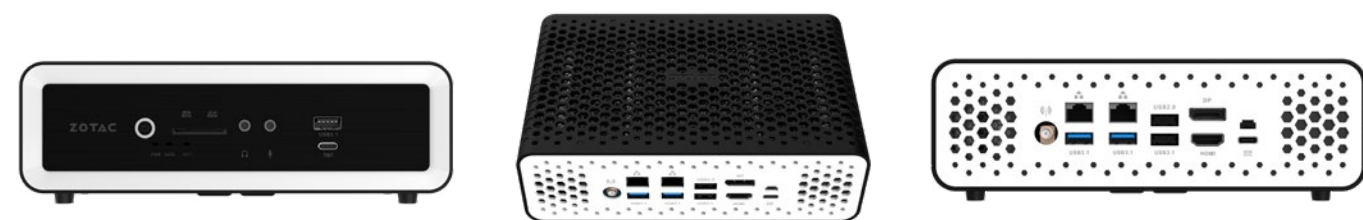

ZOTAC  
**ZBOX**

# ZBOX CI629 nano (barebone)

SKU: ZBOX-CI629NANO-BE/BE1/J/U/K/AUS

The all-new ZOTAC ZBOX C Series CI629 nano instills silence in ever more powerful computing hardware with a 13th Gen Intel Core i3-1315U 6-core 8-multi-threaded processor, Intel UHD Graphics, and Thunderbolt 4. A compact 1.79 liter footprint and modern design with a two-tone color scheme provide a timeless feel to captivate Offices and Workspaces with a silent and capable computer experience. With a bundled VESA mount plate, easily mount the system behind a compatible display or on the wall for more versatile placement.

## KEY FEATURES

- Compact 1.8L chassis
- Passively cooled
- Silent computing performance
- 6-core 8-thread 13th Gen Intel Core i3 processor
- Intel UHD graphics
- Thunderbolt 4
- Native 4K output (H.265, H.264 decode)
- 2.5Gbit LAN, Gigabit LAN, WiFi 6, and Bluetooth 5.2 connectivity
- Power sipping energy efficiency
- VESA mount ready for nimble placement versatility
- 270 degrees of breatheable chassis ventilation

### FRONT PORTS

- Power Button
- 3-in-1 card reader (SD/SDHC/SDXC)
- 1 x USB 3.1
- 1 x Thunderbolt 4
- WiFi LED, Hard drive LED, Power LED