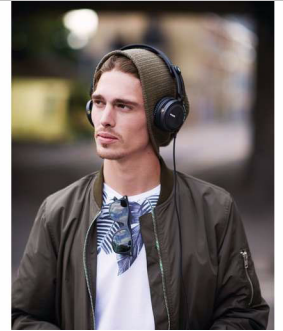

Philips
Professional DJ
headphones

Professional DJ headphones

On-ear
Soft ear cushions
Flat folding

A1PRO