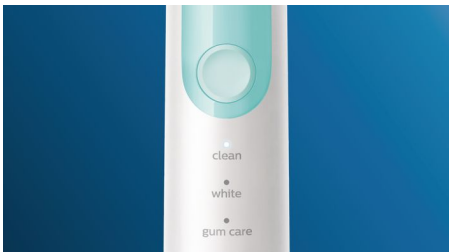

PHILIPS

sonicare

Sonic electric
toothbrush

ProtectiveClean
5100

Built-in pressure sensor

3 modes

1 x BrushSync feature

Travel case

Proven to improve oral health

- Safe & gentle on sensitive areas, orthodontics & dental work
- Whitens teeth in just one week

Optimize your brushing

- Choose from three modes

Innovative technology

- Lets you know if you're pressing too hard
- Always know when to replace your brush heads
- Philips Sonicare's advanced sonic technology
- Connects smart brush handle and smart brush heads

Designed around you

- Encouragement to brush thoroughly
- Makes traveling easier for you

Highlights

Naturally whiter teeth

Click on the W2 Optimal White brush head to remove surface stains and reveal a whiter smile. With its densely packed central stainremoval bristles, it's clinically proven to whiten teeth in just one week.

Three modes

This toothbrush allows you to customize your brushing to your own needs, with a choice of three modes. Clean mode is standard for superior cleaning. White is the ideal mode for removing surface stains. And Gum Care mode adds an extra minute of reduced-power brushing, so you can gently massage your gums.