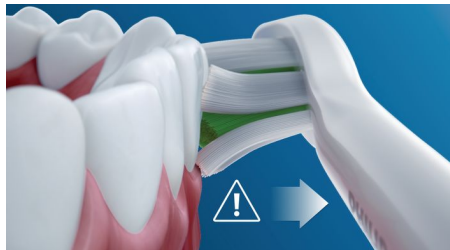

Safe and gentle

You can be sure of a safe brushing experience: our sonic technology is suitable for use with braces, fillings, crowns, and veneers, and helps prevent cavities and improve gum health.

Philips Sonicare technology

Philips Sonicare's advanced sonic technology pulses water between teeth, and its brush strokes break up plaque and sweep it away for an exceptional daily clean.

Monitor your brushing pressure

Brushing too hard can damage your teeth and gums. To prevent this, your Philips Sonicare ProtectiveClean emits a gentle pulsing sound to remind you to ease off on the pressure.