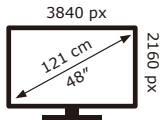

PHILIPS

480LED769/12

60 kWh/1000h

ABCDEF**G**

63 kWh/1000h

2019/2013