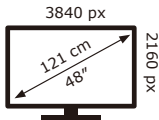

ENERG

PHILIPS

480LED769/12

60 kWh/1000h

ABCDEF**G**

63 kWh/1000h

2019/2013

ENERG