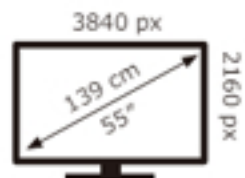

ENERG 

PHILIPS

55PML9008/12

77 kWh/1000h

ABCDEF**G**

158 kWh/1000h

2019/2013