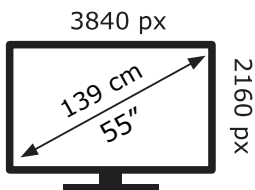

61 kWh/1000h

ABCDEF**G**
HDR
107 kWh/1000h