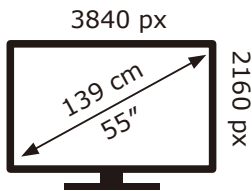

PHILIPS

55PUS8319/12

84 kWh/1000h

ABCDEF**G**  
**HDR**  
 138 kWh/1000h

2019/2013

PHILIPS

55PUS8319/12

84 kWh/1000h