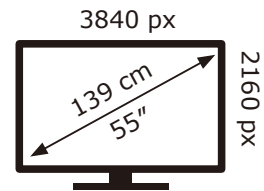

84 kWh/1000h

ABCDEF**G**
HDR
138 kWh/1000h