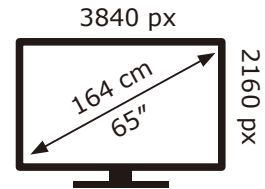

98 kWh/1000h

ABCDEF**G**
HDR
215 kWh/1000h