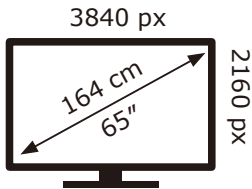

PHILIPS

65PML9019/12

98 kWh/1000h

ABCDEF**G**  
**HDR**  
 215 kWh/1000h

2019/2013

PHILIPS

65PML9019/12

98 kWh/1000h