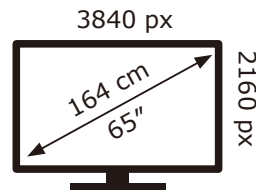

102 kWh/1000h

ABCDEF**G**
HDR
187 kWh/1000h