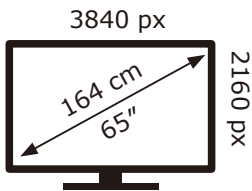

PHILIPS

65PUS8319/12

102 kWh/1000h

ABCDEF**G**
HDR
187 kWh/1000h

2019/2013

PHILIPS

65PUS8319/12

102 kWh/1000h