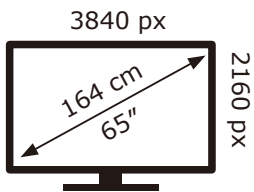

PHILIPS

65PUS8919/12

85 kWh/1000h

ABCDEF**G**
HDR
 235 kWh/1000h

2019/2013

PHILIPS

65PUS8919/12

85 kWh/1000h