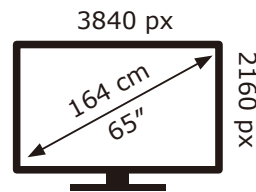

85 kWh/1000h

ABCDEF**G**
HDR
235 kWh/1000h