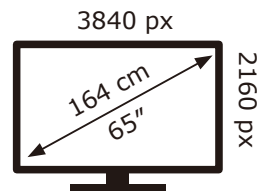

112 kWh/1000h

ABCDEF**G**
HDR
108 kWh/1000h