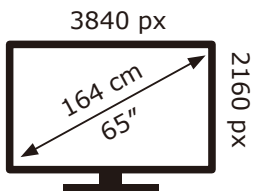

PHILIPS

650LED908/12

112 kWh/1000h

ABCDEF**G**
HDR
108 kWh/1000h

2019/2013

PHILIPS

650LED908/12

112 kWh/1000h