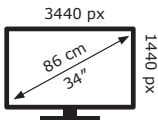

ENERGY

PHILIPS

34B2U6603CH

31 kWh/1000h

ABCDEF**G**

60 kWh/1000h

2019/2013